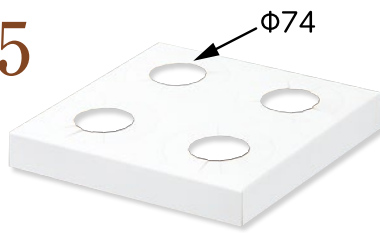

Code	No.	Picture	Capacity	Top Out	Base	Height	Pcs / Box	With Lids Picture
W50305	AP125A (オレンジ)		125ml 4.4 oz	85mm 3-3/8 inch	66mm 2-1/2 inch	35mm 1-3/8 inch	500 pcs / Box	
W50306	AP125A (イエロー)							
W5029A	AP125A, AP150B 兼用平蓋 (H)			88mm 3-1/2 inch	77mm 3 inch	26mm 1 inch	1000 pcs / Box	
W5029B	AP125A, AP150B 兼用ドーム蓋			88mm 3-1/2 inch	77mm 3 inch	38mm 1-1/2 inch	1000 pcs / Box	

ロックBOX65-185

LockBox65-185

カップホルダー 4個用

コード	記号	内寸(mm)	入数	備考
W33620	4個用	182×182×25	200	Φ74

※対応カップ：AP125A丸、AP150B丸